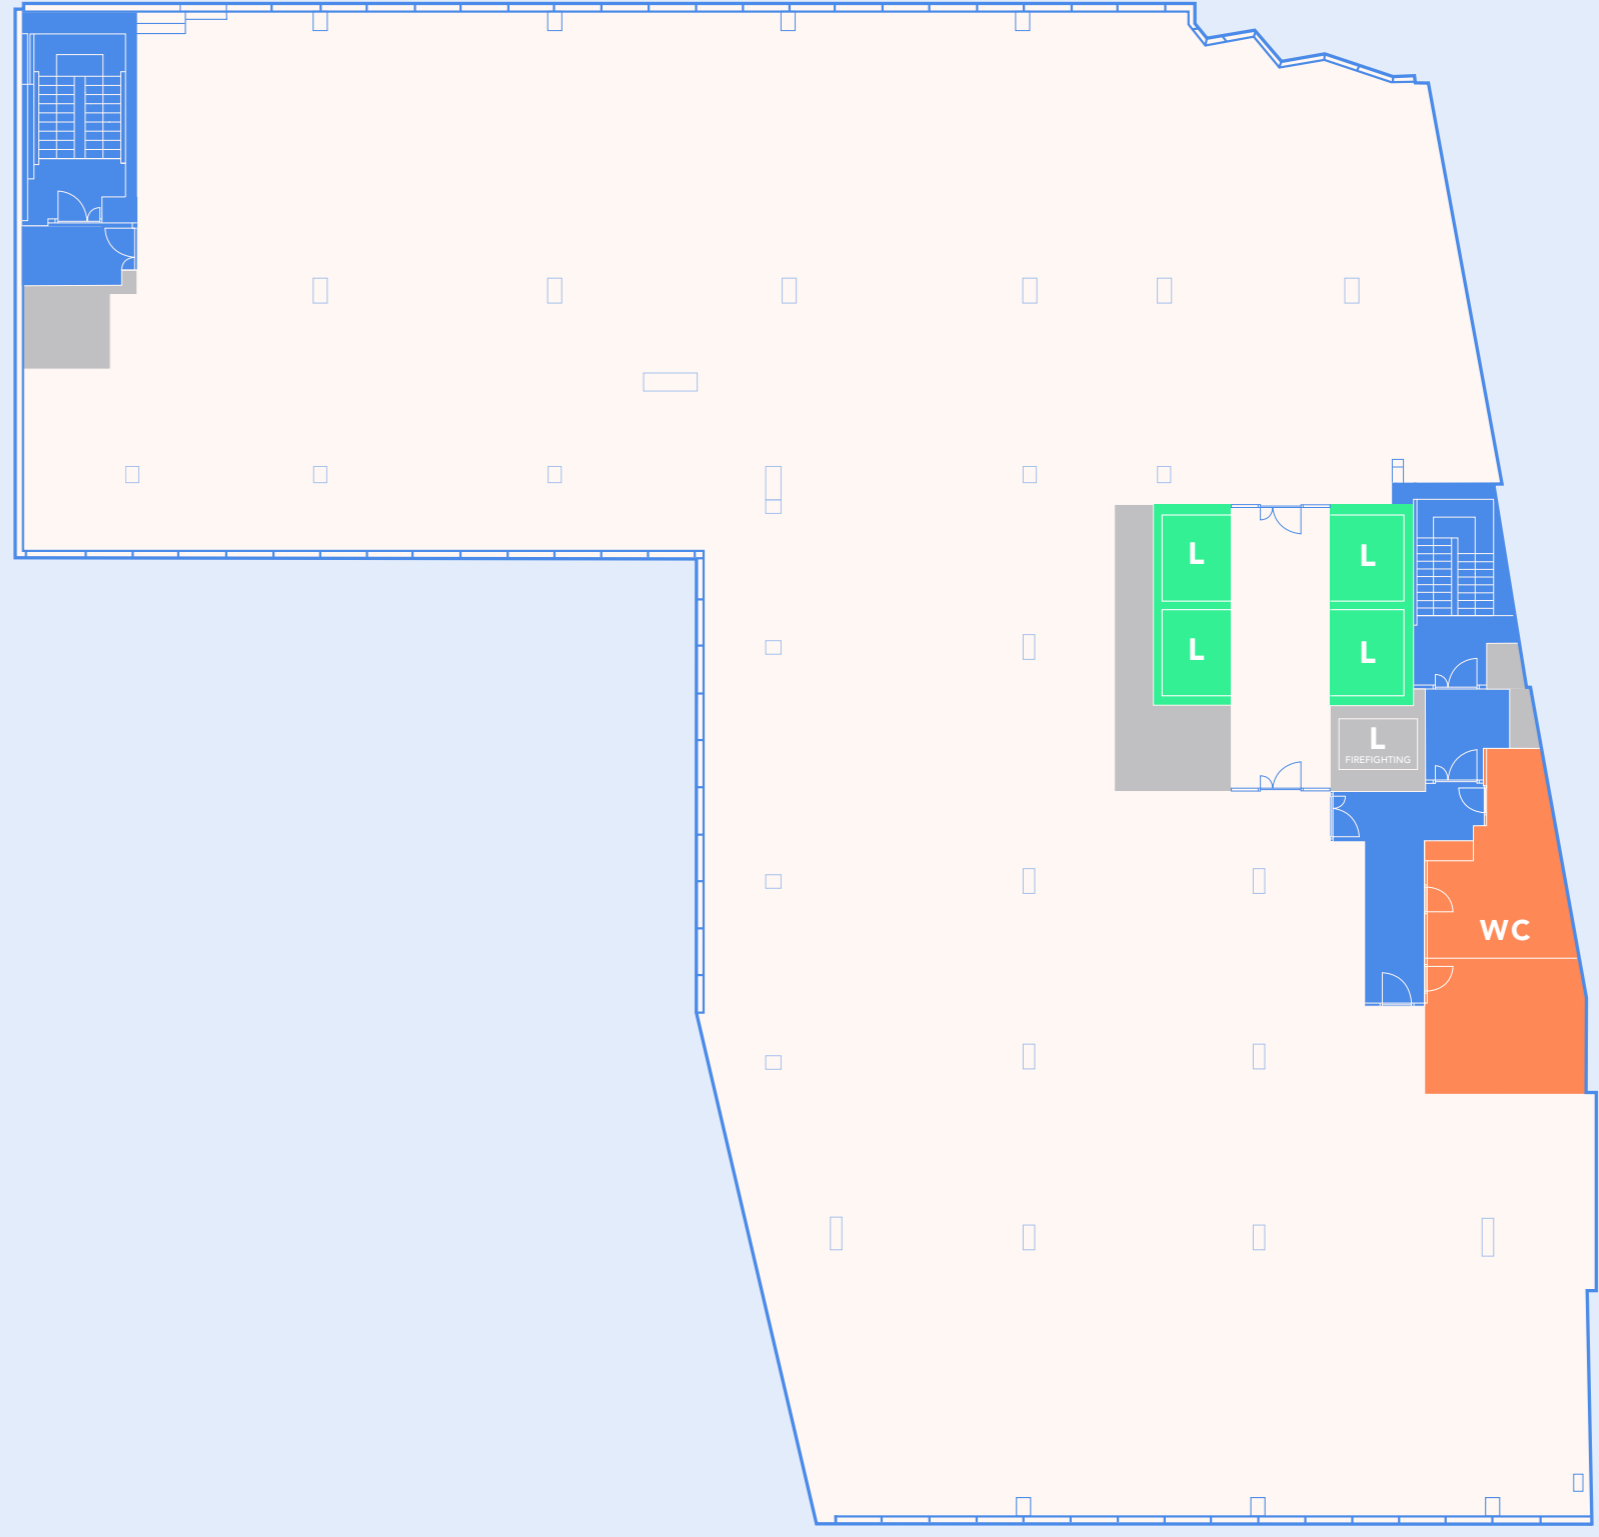

LEVEL 4

14,701 SQ FT

BEAR ALLEY

OLD FLEET LANE

FARRINGTON STREET

# LAYOUT OPTION

BEAR ALLEY

OLD FLEET LANE

FARRINGTON STREET

DESKS:	134
HIGH BENCH:	22
HOT DESKS:	28
COLLABORATION TABLE:	15
MEETING ROOMS:	72
SCRUM AREA:	14
SOFT SEATINGS:	40
<b>TOTAL HEAD COUNT:</b>	<b>325</b>

LAYOUT  
OPTION  
VISUAL